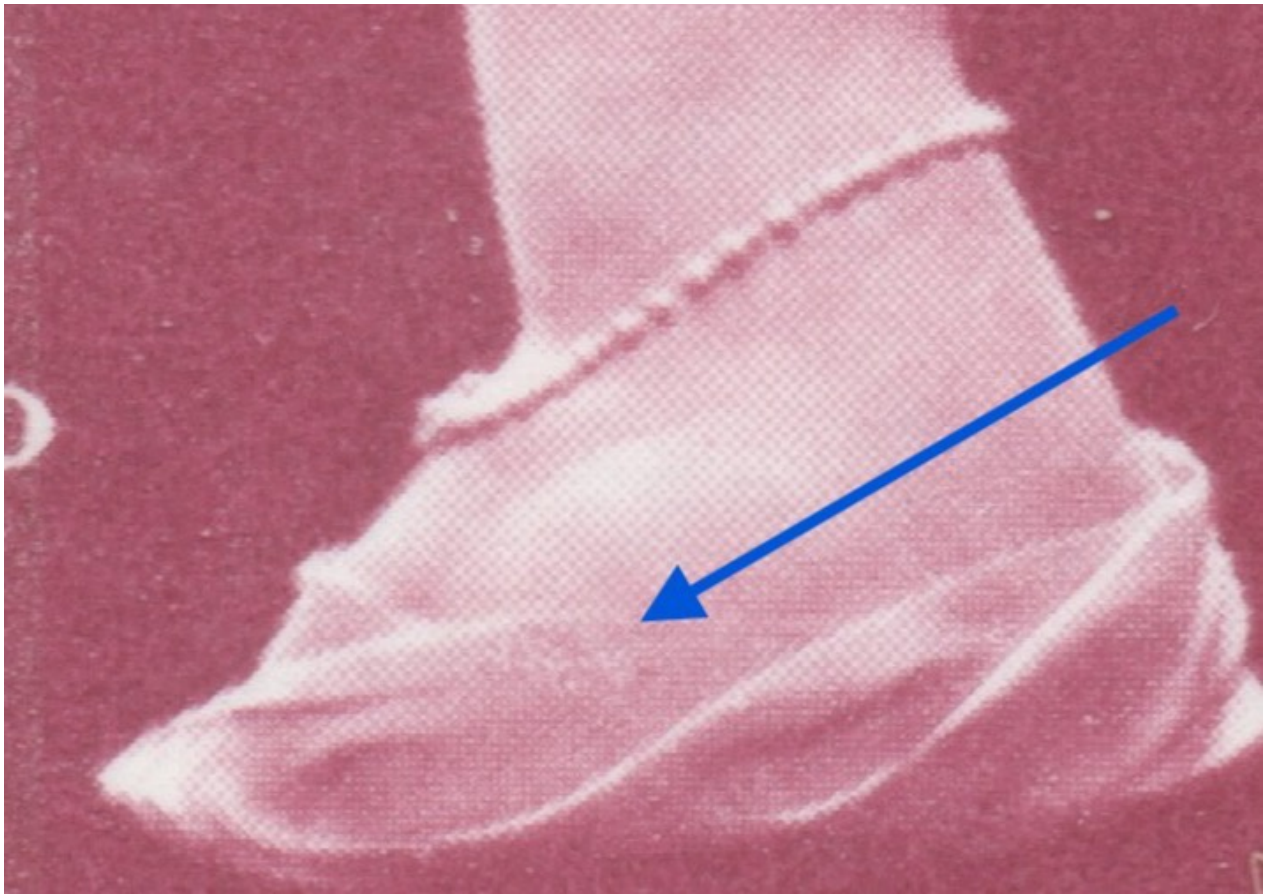

SG No		Issue	2022 Cat Value	Description of variety < Value based on book without error.	Quantity	Norvic price
FA 1	10p	Nov 75	0.45	½p, 1p, 6p Retouch on gown on 7p. [UMFB1]	1	1.50
FA 1	10p	Nov 75	0.45	½p, 1p, 6p shading under necklace missing on ½p [UMFB1c]	1	1.50
FA 1	10p	Nov 75	0.45	½p, 1p, 6p circle below chin on 6p [UMFB1d]	1	1.50
FA 3	10p	June 77	0.40	½p, 1p, 6p 'SE Asia' inset in postage rates table. [FB3e]	1	1.50
FA 4	10p	Feb 78	0.35	½p, 1p, 7p Spot on shoulder; retouch below 1p.	1	1.50
FB31	50p	4.11.85	£65.00	Postbox, 17p x 3, MISSING PHOSPHOR	1	40.00 or offer